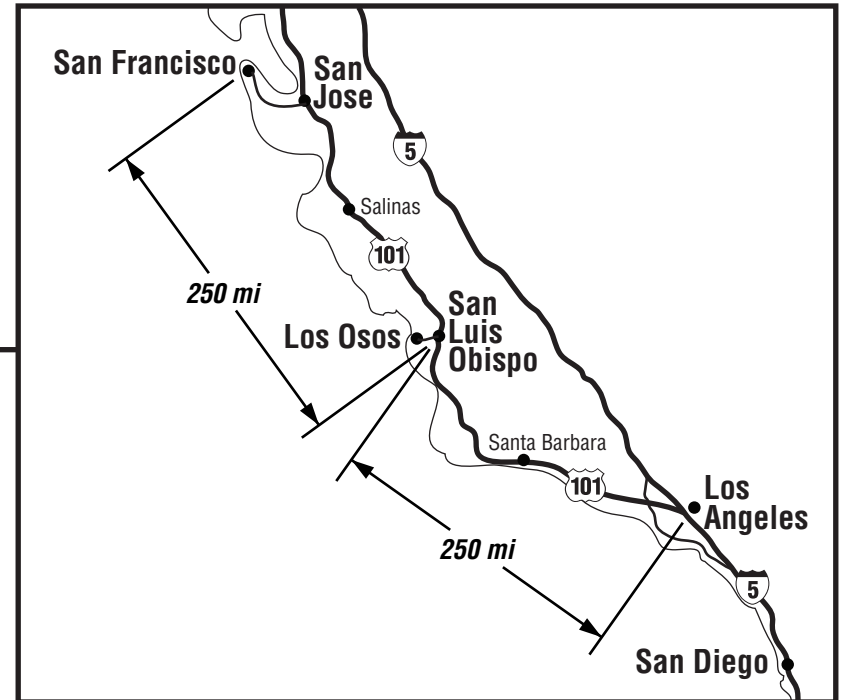

### From San Luis Obispo Regional Airport

- 1) Exit Airport turn left onto Hwy 227 / Broad Street
- 2) Turn left at signal onto Tank Farm Road
- 3) Turn left at signal onto Higuera
- 4) Turn right at signal onto Los Osos Valley Road.
- 5) Continue on Los Osos Valley Road for approximately 10 miles.
- 6) Turn right at signal onto South Bay Boulevard. Go one block.
- 7) Left turn onto Los Olivos Avenue. Continue for three blocks.
- 8) Rantec will be on your left.
- 9) Drive into the parking lot. Guest spaces are available in front of the reception lobby.

### From Highway 101

- 1) Exit Highway 101 at Los Osos Valley Road.
- 2) Northbound: Turn Left and cross over 101. Southbound: Turn right.
- 3) Proceed with step #5 above.

## San Luis Obispo